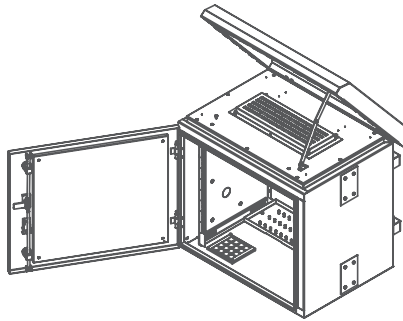

IP66 Zemin Tipi Mobese Kabinet / IP66 Floor Type with Base Outdoor Cabinet

600 x 450/600 Outdoor Kabinet Genişlik - Width: 600mm / Derinlik - Depth: 450/600mm

LEGEND 4U OUTDOOR KABİNET 600x450 - 600x600

LEGEND 7U OUTDOOR KABİNET 600x450 - 600x600

LEGEND 9U OUTDOOR KABİNET 600x450 - 600x600

LEGEND 12U OUTDOOR KABİNET 600x450 - 600x600