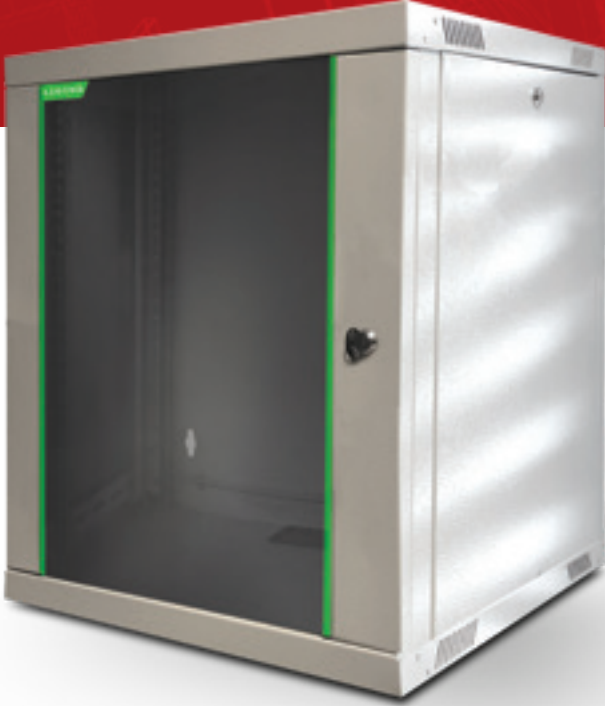

Prowall

SERİSİ
SERIES

600X600

RAL9005 Black

RAL7035 Light Grey

Renk Seçenekleri / Colour Options

19" 600 x 600 Prowall Kabinet

Genişlik - Width: 600mm / Derinlik - Depth: 600mm

Stok No	U	h	H	KG
PRWL-7U6060	7	338	418	18
PRWL-9U6060	9	426	510	20
PRWL-12U6060	12	560	641	24
PRWL-16U6060	16	738	817	30
PRWL-20U6060	20	917	993	36

U: Unit (1U=44,45mm) / h: İç Yükseklik - Inside Height (mm) / H: Tekerlek Dahil Dış Yükseklik - Outside Height (mm)